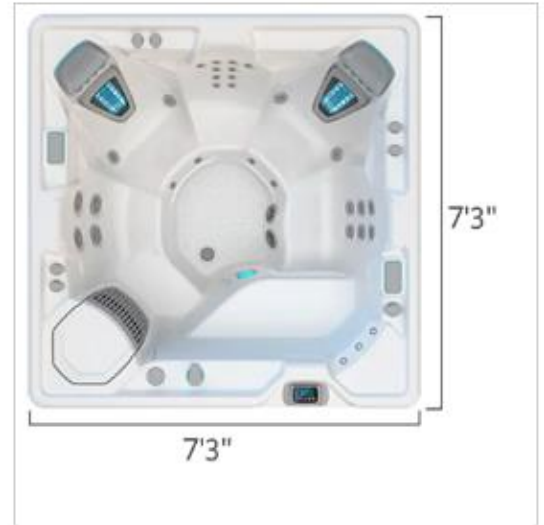

VANGUARD®

The Vanguard is a luxury spa that seats up to six adults. It includes advanced filtration and comes saltwater-ready for the cleanest possible water on the market.

PRODUCT SPECS

Total Seats	6
Lounge Seat	No
Dimensions	7'3" x 7'3" x 36" 221 cm x 221 cm x 91 cm
Water Care System	FreshWater® Salt System Ready
Voltage	230 V
Water Capacity	375 g 1,425 L
Dry Weight	710 lb. 320 kg
Filled Weight*	4,890 lb. 2,225 kg

*Includes water and an adult weighing 175 lb. for every seat.