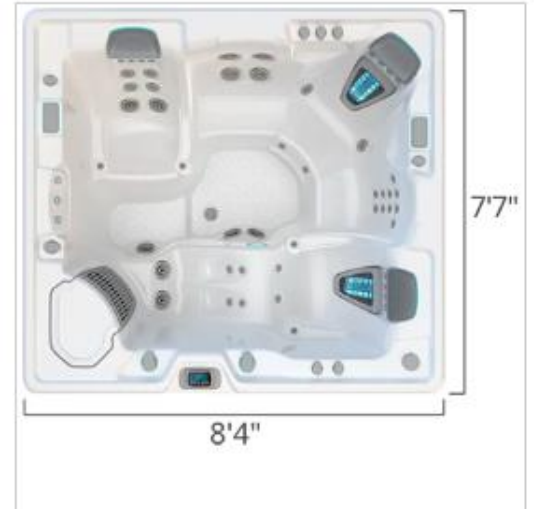

## ENVOY®

The Envoy is a 5-seat luxury spa with two sweeping back jets, a lounge, and captain's chair. It's complemented by the salt water system and advanced filtration.

### PRODUCT SPECS

Total Seats	5
Lounge Seat	Yes
Dimensions	8'4" x 7'7" x 38" 254 cm x 231 cm x 97 cm
Water Care System	FreshWater® Salt System Ready
Voltage	230 V
Water Capacity	455 g 1,725 L
Dry Weight	785 lb. 355 kg
Filled Weight*	5,455 lb. 2,480 kg

\*Includes water and an adult weighing 175 lb. for every seat.