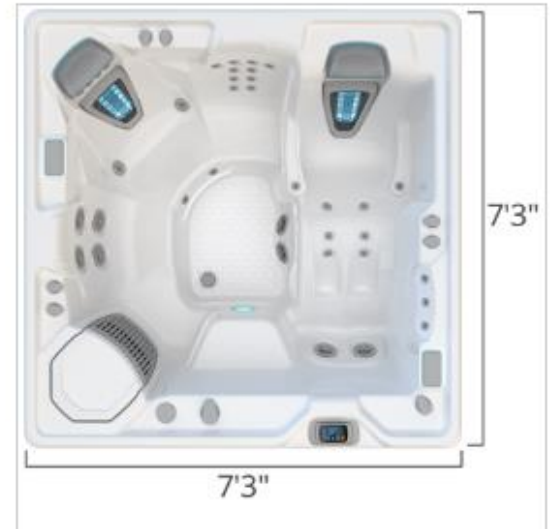

ARIA®

The Aria is a five-seat luxury spa with a lounge seat, two of our exclusive Moto-Massage® DX jets and customizable massage settings for the ultimate in relaxation.

PRODUCT SPECS

Total Seats	5
Lounge Seat	Yes
Dimensions	7'3" x 7'3" x 36" 221 cm x 221 cm x 91 cm
Water Care System	FreshWater® Salt System Ready
Voltage	230 V
Water Capacity	365 g 1400 L
Dry Weight	680 lb. 310 kg
Filled Weight*	4600 lb. 2,110 kg

*Includes water and an adult weighing 175 lb. for every seat.